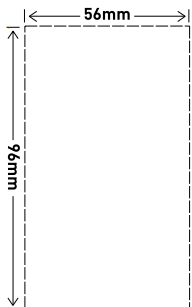

## Common Plate - Vertical Single Round Earth Powerpoint, 10A

CAT NO. **ECV787RWE**

<b>Cat No</b>	<b>ECV787RWE</b>
<b>Description</b>	Excel Life Common Plate Vertical Single Round Earth Powerpoint, 10A
<b>Supply voltage</b>	230 - 240V a.c.
<b>Current rating</b>	10A
<b>Colour</b>	White
<b>Plate size</b>	74 W x 118 H x 10 D mm
<b>Mounting centres</b>	84mm
<b>Compliance</b>	AS/NZS 3112

# Common Plate - Vertical Single Round Earth Powerpoint, 10A

CAT NO. **ECV787RWE**

- Round earth pin allows only specific 3 pin plugs
- Inline terminals for easier installation
- Internal safety shutters for extra safety
- More fixing options - 4 corners
- Retained terminal screws

## Glass and tile cut-out dimensions:

Product specifications	
Cat No	ECV787RWE
Supply voltage	230 - 240V a.c.
Current rating	10A

Single product	
Cat No	Barcode
ECV787RWE	9321001423188

Inner box (QTY 10)	
Cat No	Barcode
ECV787RWE	9321001423683